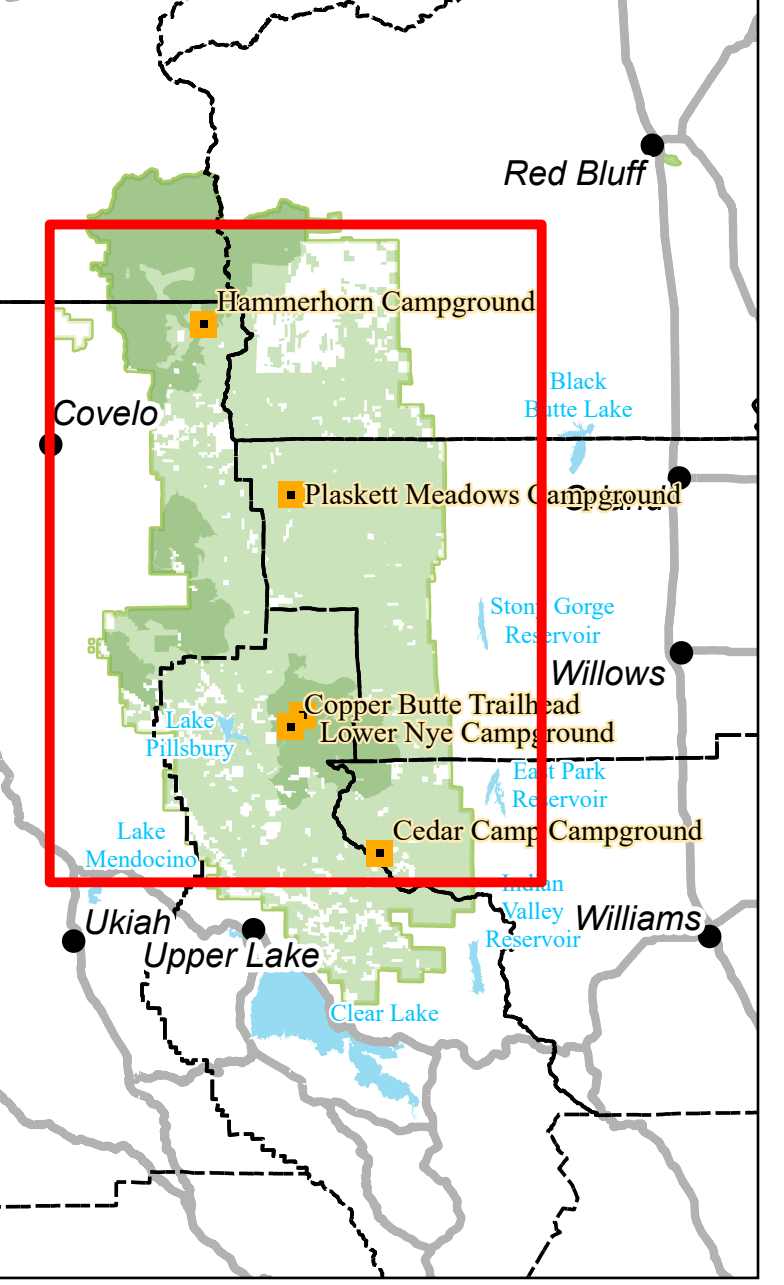

August Complex and Ranch Fire Recreation Site Closure Mendocino National Forest Forest Order 08-23-05 Exhibit A

Legend

Closed Recreation Site

Recreation Sites

- ▲ Campground
- ▲ Camping Area
- Day Use Area
- Trailhead
- Interpretive Site

Location

Closed Recreation Sites	
	Cedar Camp Campground
	Copper Butte Trailhead
	Hammerhorn Campground
	Lower Nye Campground
	Plaskett Meadows Campground